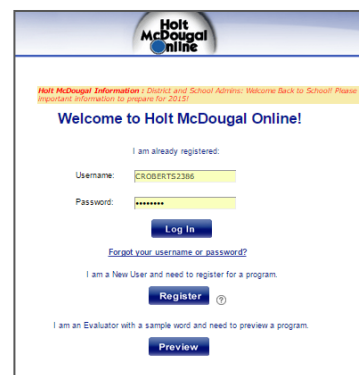

AGA

Algebra 1 Geometry Algebra 2

Innovative. Personalized. Empowering

Welcome to Texas HMH AGA and Holt McDougal Online!

Dear Parent,

Your child's school is providing this user name and password to access online materials available for their new HMH high school math program on the Holt McDougal platform.

My.hrw.com is an exciting all-in-one learning platform that provides access to digital books, activities, videos and more!

The login information for your child, _____, is:

- User name: _____
- Password: _____

Follow these simple steps to access online materials and assignments:

1. Go to **my.hrw.com**
2. Enter your username and password
3. Click **Login**

Tips:

- Recommended browsers: Chrome, Firefox, Internet Explorer 10 or later
- Disable pop-up blockers