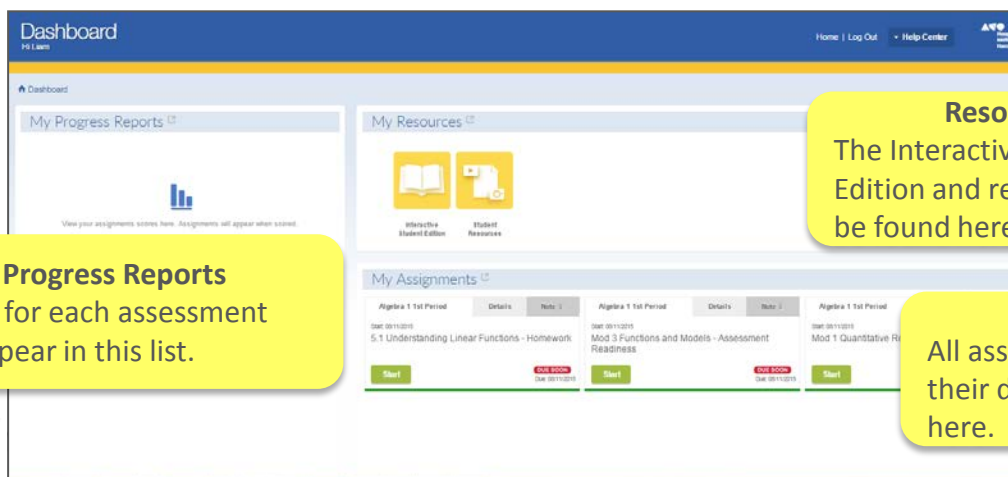

Follow these simple steps to access online materials and assignments:

1. Go to **my.hrw.com**
2. Enter your username and password
3. Click **Login**

Tips:

- Recommended browsers: Chrome, Firefox, Internet Explorer 10 or later
- Disable pop-up blockers

Once logged in, your students' dashboard will appear:

Progress Reports
Scores for each assessment will appear in this list.

Resources
The Interactive Student Edition and resources can be found here.

Assignments
All assignments in order of their due date are listed here.